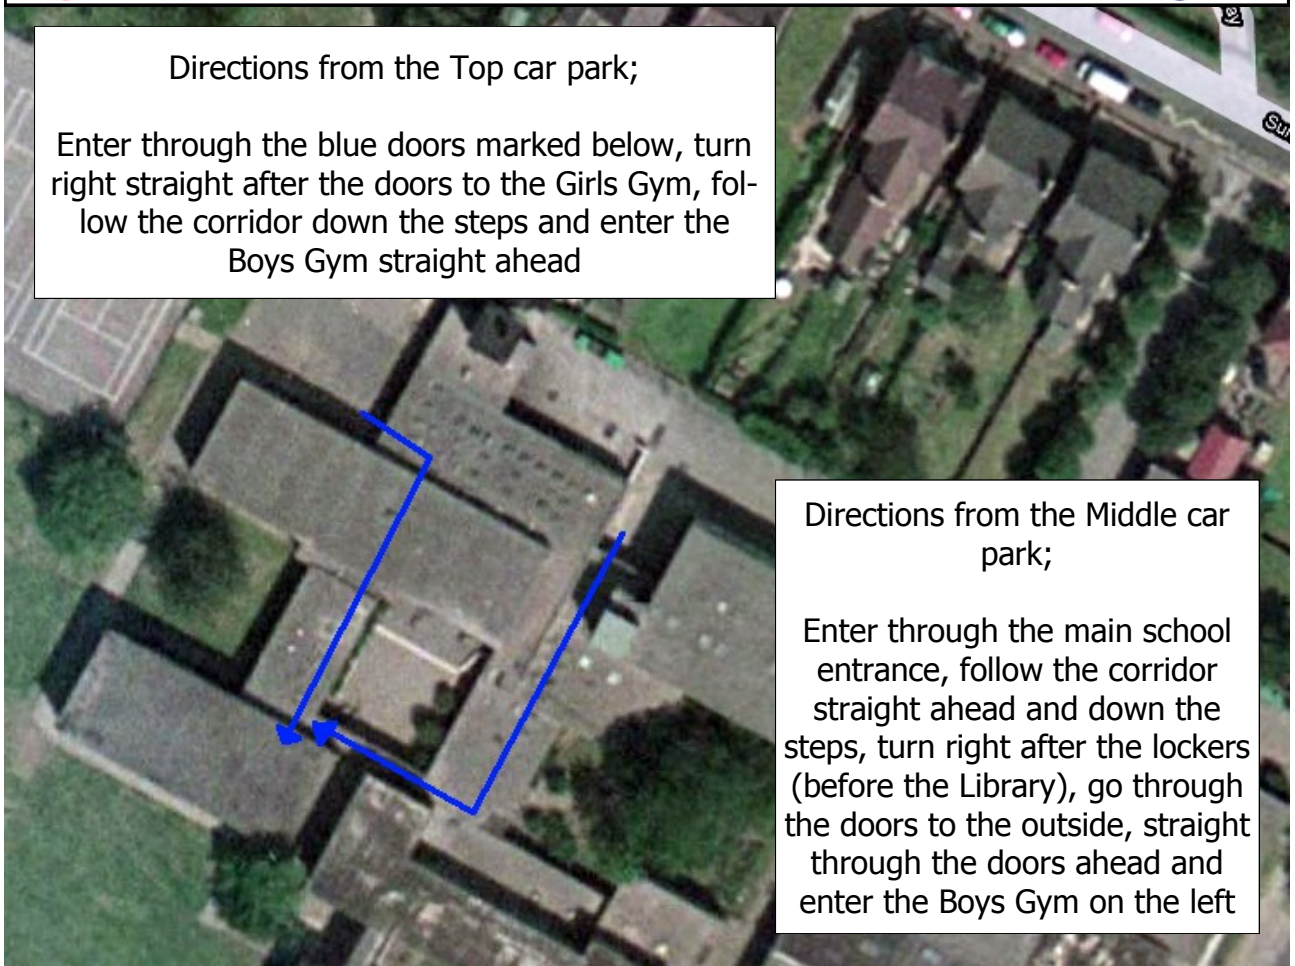

Closest parking for access to the Boys Gym is the Middle car park  
**\*Do not use the Top car park in the evening\***  
**\*It is locked at 6.30pm\***  
 (South Derbyshire Music Centre uses the school in the evening, so the car parks may be busy)

**Burton Bridge Archers - Indoor Venue Directions**  
**The William Allitt School - Boys Gym**

Directions from the Top car park;  
 Enter through the blue doors marked below, turn right straight after the doors to the Girls Gym, follow the corridor down the steps and enter the Boys Gym straight ahead

Directions from the Middle car park;  
 Enter through the main school entrance, follow the corridor straight ahead and down the steps, turn right after the lockers (before the Library), go through the doors to the outside, straight through the doors ahead and enter the Boys Gym on the left